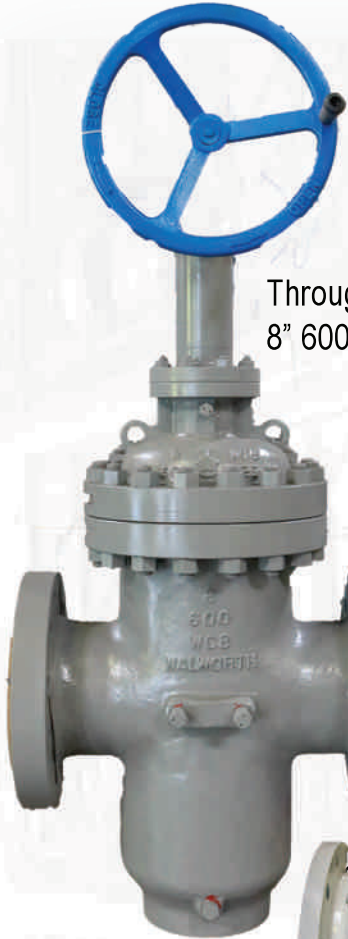

WALWORTH

Now Representing and Stocking

Through Conduit - Slab Gate
8" 600# WCB

Through Conduit

Double Expanding Gate - 2"-48" • 150#-2500#
Slab Gate - 2"-48" • 150#-1500#

Trunnion Ball
10" 150# A105

Trunnion Ball Valves

2"-36" • A105 / ENP / 316 • 150# -1500#

Plug Valves

1/2"-18" • 175 CWP / 500 CWP • THD / RF
1/2"-36" • 150#-2500#

Dual Plate
Wafer Check

Dual Plate Wafer Check

2"-36" • WCB / CF8M • 150#-1500#

Plug
3" 600# WCB